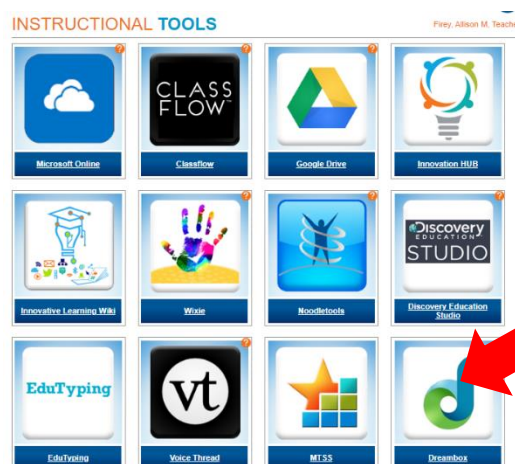

Directions to Access Dreambox

1. Go to bcpsone.bcps.org

2. Click login and have your child enter username and password (located in your child's folder).

3. Click "Instructional & Productivity Tools."

4. Scroll and click Dreambox. It will login automatically.

Accessing PebbleGo, Tumblebooks, Discovery Education

1. Logon to bcpstone.
2. Click "Digital Content."

3. Click pebblego, tumblebooks, discovery education to access resources and activities!

DIGITAL CONTENT