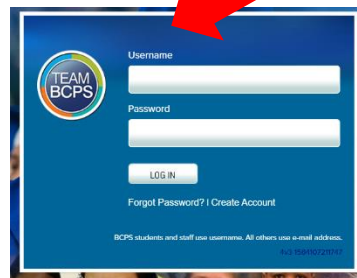

Directions to Access Dreambox

1. Go to bcpsone.bcps.org

2. Click login and have your child enter username and password (located in your child's folder).

3. Click "Instructional & Productivity Tools."

4. Scroll and click Dreambox. It will login automatically.